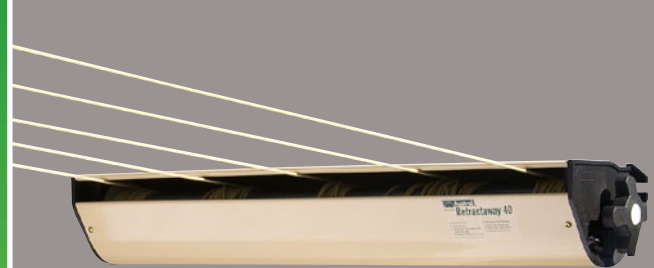

For further information please visit www.australclotheslines.com.au

Add-A-Line (with optional ground mount)

Standard (with optional ground mount)

Slenderline 20

Fold Down Clotheslines

Retract Away Clotheslines

The **Retract Away 40** is a retractable clothesline that extends from 2 to 8 meters in length and offers up to 40 metres of line space. Simply pull the lines out to the required length and attach to a wall or post. When you're finished, just retract the lines back into the cabinet. Retract Away 50 also available. See clothesline table on the back for optional accessories.